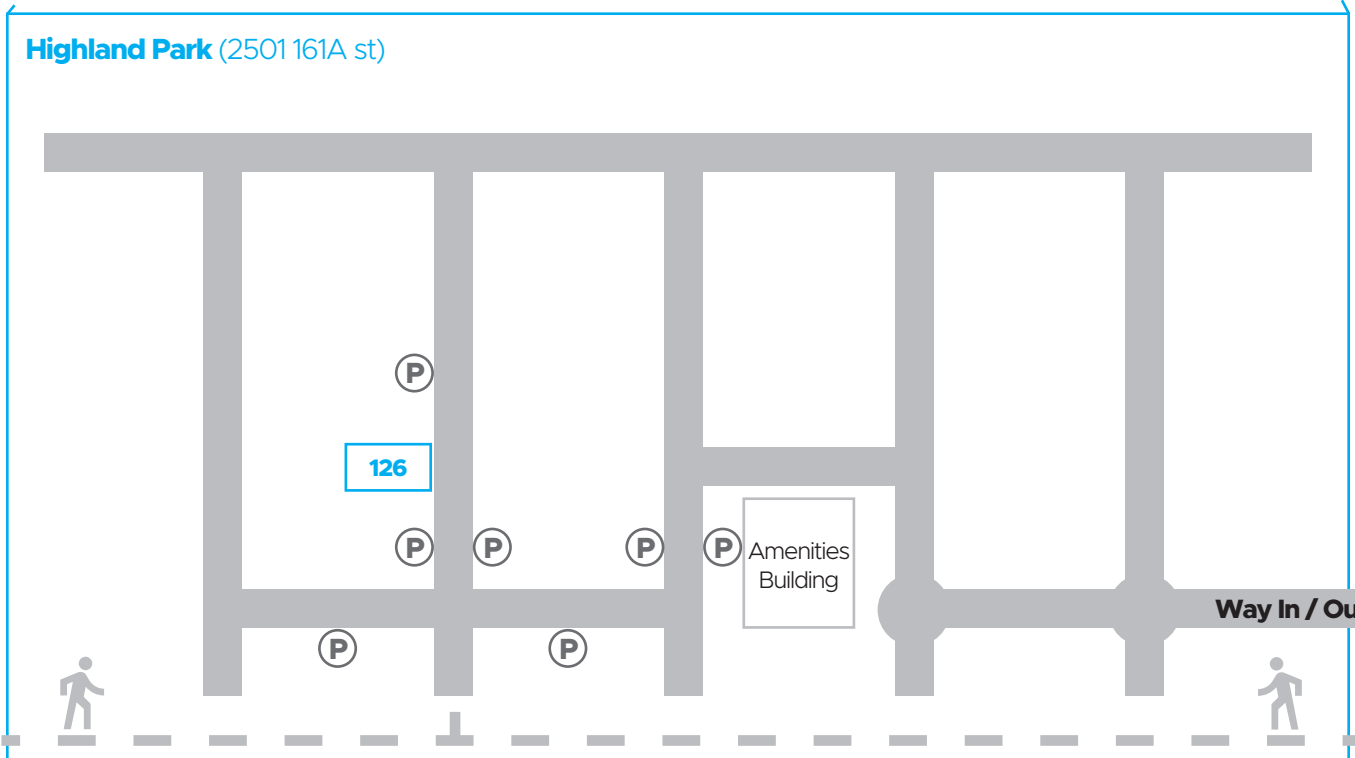

Pastor Nic & Sarah's House (aka 'Numa HQ')

126 - 2501 161A St, Surrey BC, V3Z 7Y6

If you are visiting alone, visitor parking is available and we can provide you with a temporary permit.