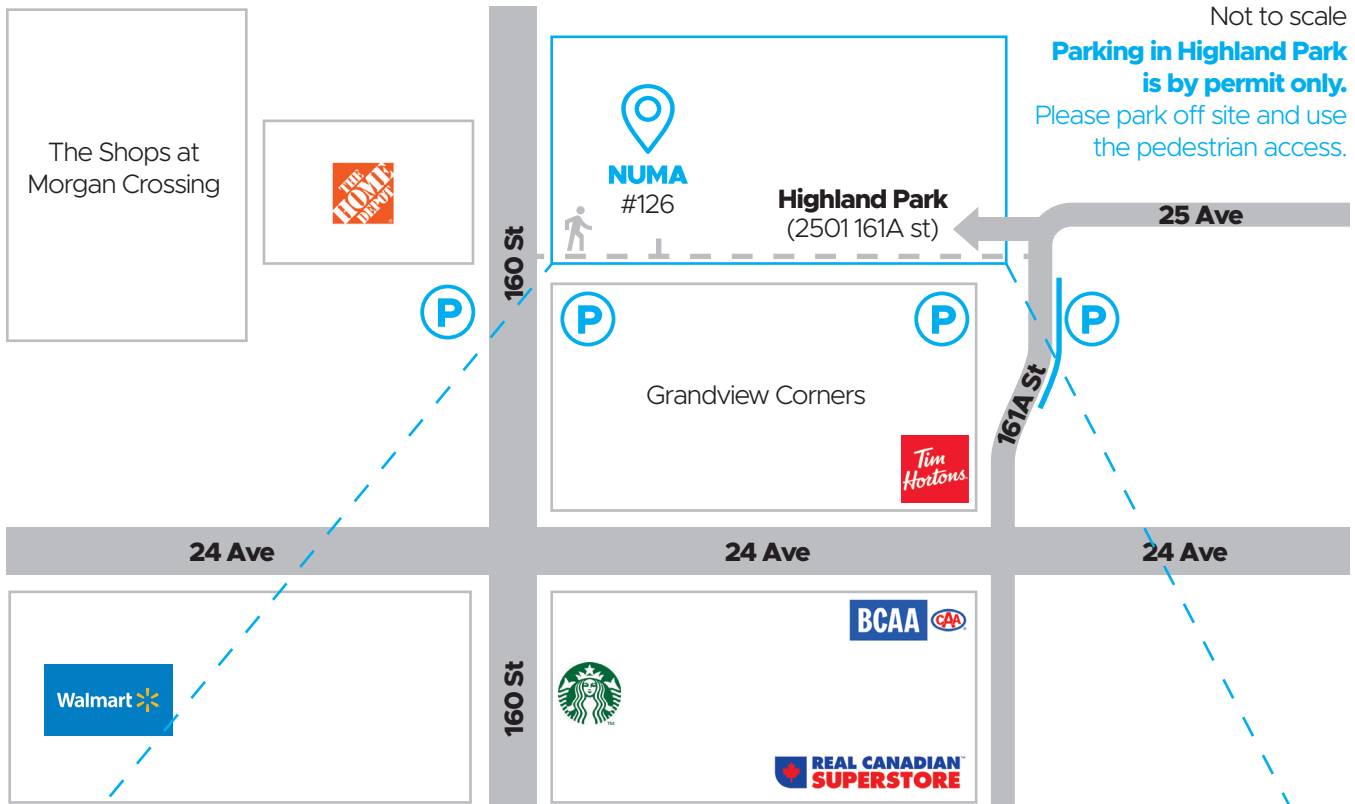

Pastor Nic & Sarah's House (aka 'Numa HQ')

126 - 2501 161A St, Surrey BC, V3Z 7Y6

If you are visiting alone, visitor parking is available and we can provide you with a temporary permit.